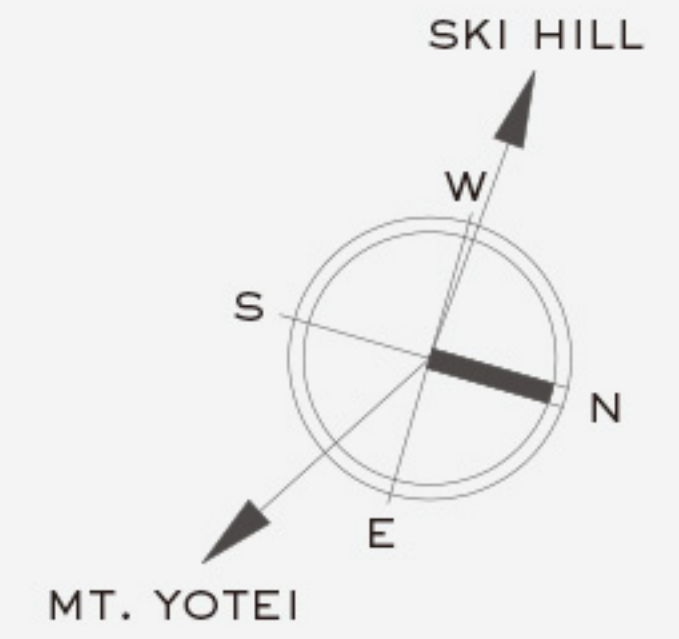

HIRAFU

CLUBHOUSE

VILLA L

VILLA K

VILLA J

VILLA A

ART PARK

VILLA K

VILLA B

VILLA C

VILLA D

VILLA E

VILLA F

VILLA G

VILLA H

# Villa Locations Type 1

SHIRIBETSU RIVER